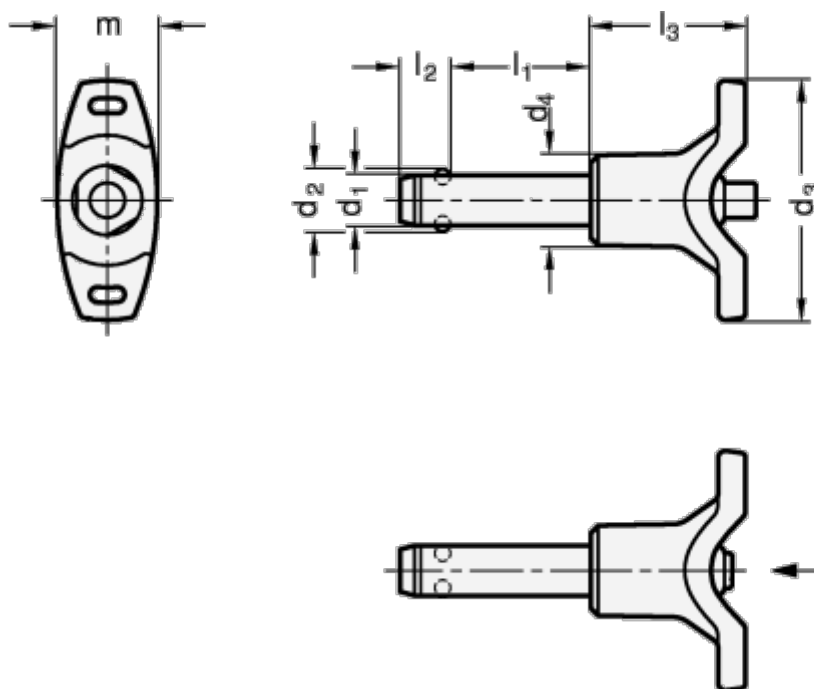

Article number: 2011381635

Description: E+G stainless steel-ball lock pin  
GN 113.8-16-35

## Measures

d1 = 16  
d2 = 19.0  
d3 = 58  
d4 = 24.0  
l1 = 35  
l2 = 14.0  
l3 = 36.5  
m = 27.5

Resilience (N) = 257